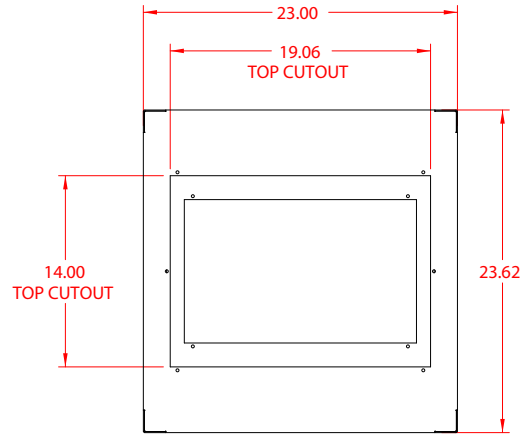

PART No. C2F193523

for more information visit
www.hammfg.com

Data subject to change without notice

Isometric drawing not to scale

CCR TAPPED RAILS NOT INCLUDED

TOP VIEW

L.S. VIEW

FRONT VIEW

R.S. VIEW

BOTTOM VIEW